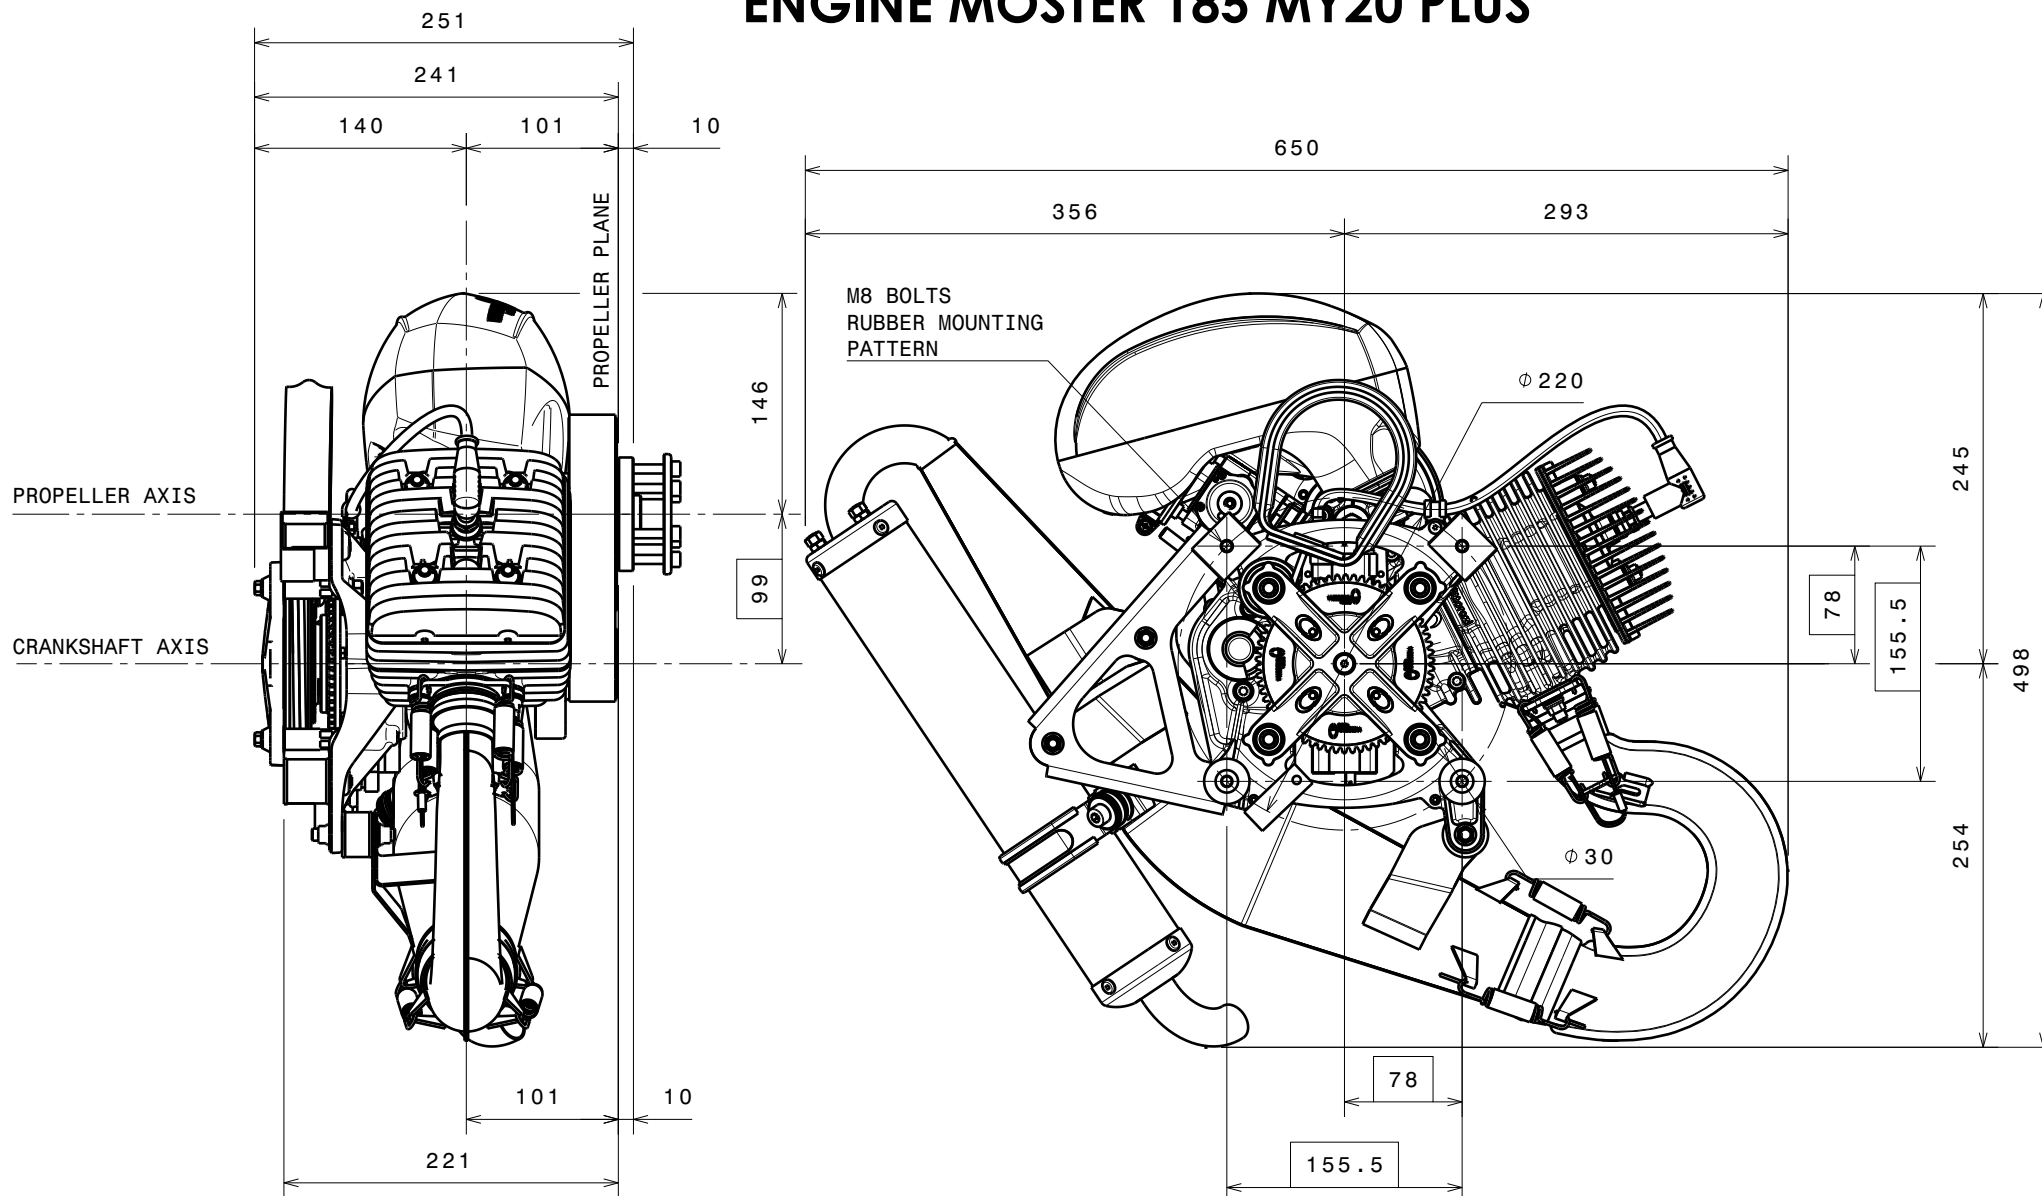

ENGINE MOSTER 185 MY20 PLUS

PROPELLER MOUNTING

PROPELLER
ROTATION

ENGINE MOSTER 185 MY20 PLUS