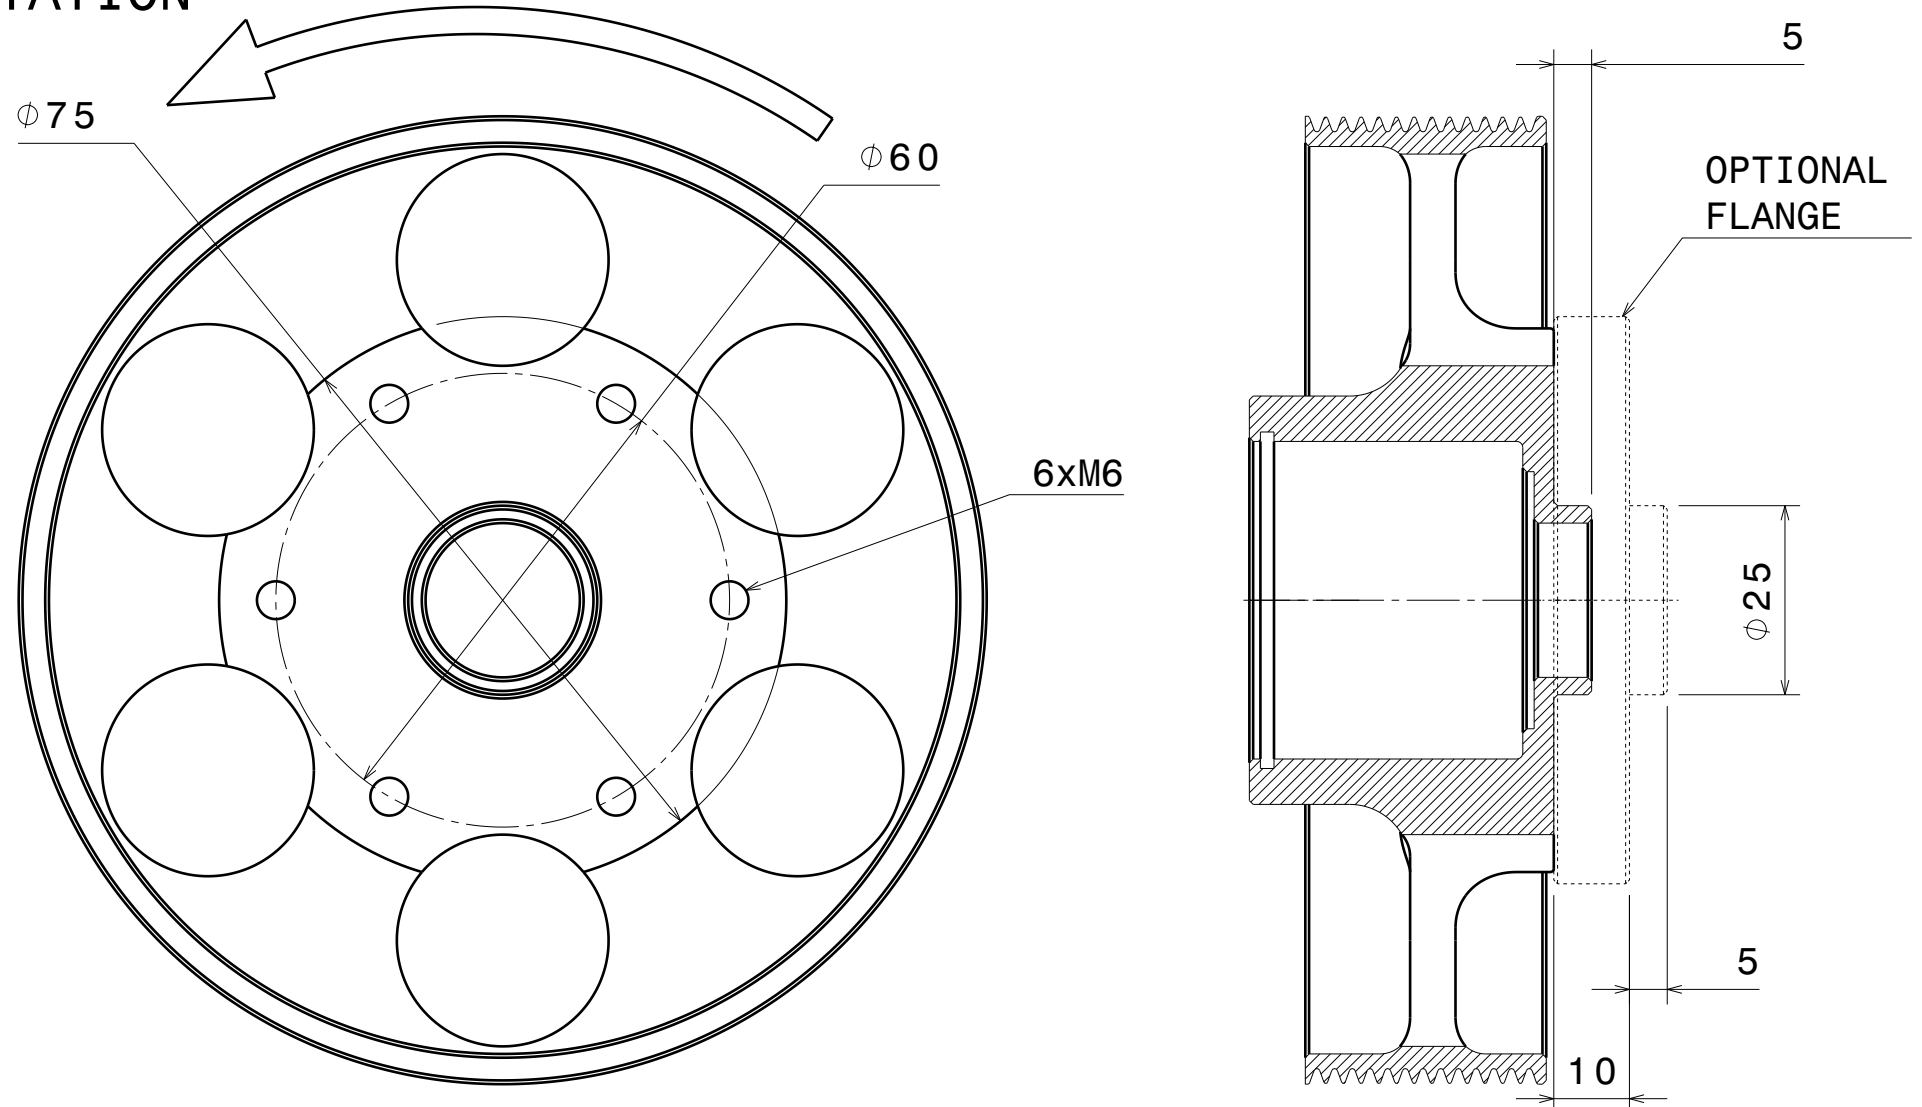

ENGINE MOSTER 185 MY20 PLUS

PROPELLER MOUNTING

PROPELLER
ROTATION

ENGINE MOSTER 185 MY20 PLUS