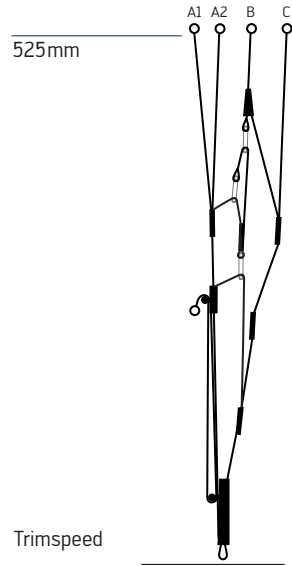

LINE SCHEMATIC

This line schematic is only for illustration purposes.

LINE LENGTH

Total line length ARAK size: XXS, XS, S, M, and L: www.skywalk.info

Single line length ARAK size: XXS, XS, S, M, and L: www.skywalk.info

RISERS

ARAK - XXS + XS

ARAK - S + M + L

OVERVIEW GLIDER

- 1 Main lines
- 2 Top lines
- 3 Bottom sail
- 4 Cell openings
- 5 Top sail
- 6 Trailing edge
- 7 Nameplate