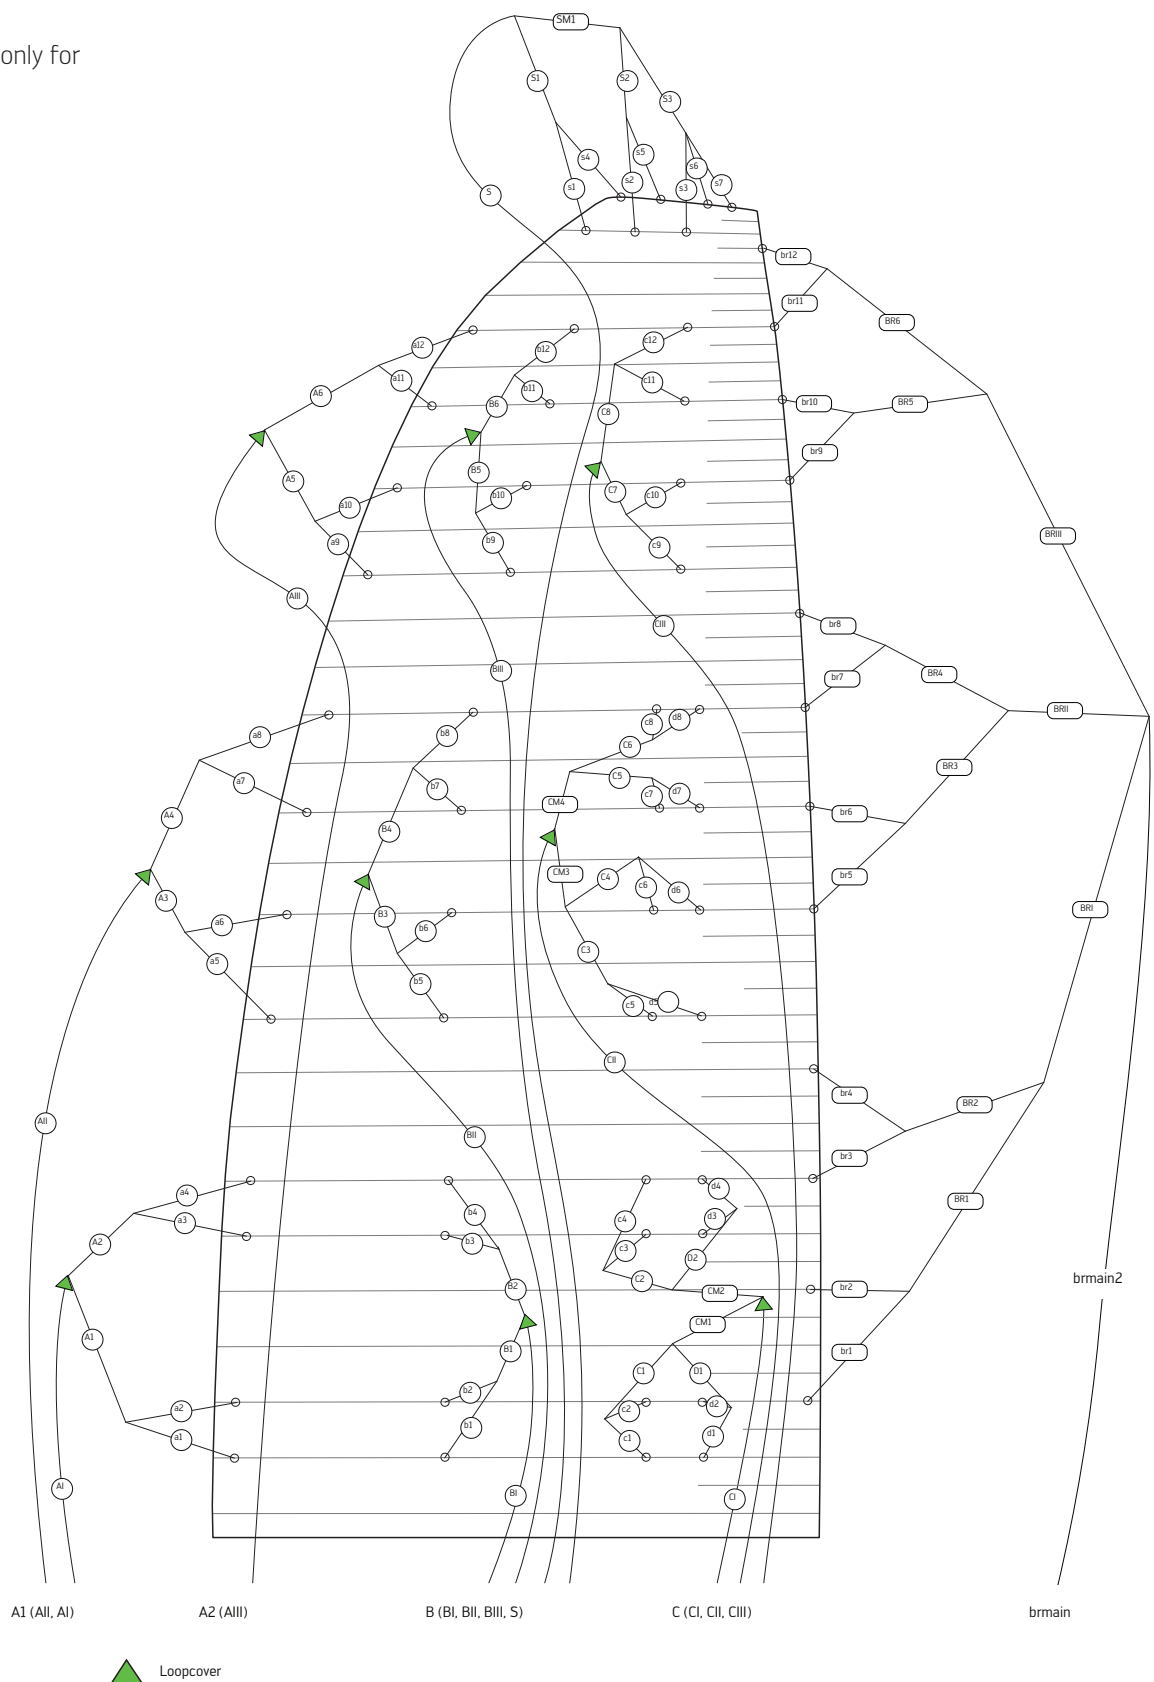

LINE SCHEMATIC

This line schematic is only for illustration purposes.

LINE LENGTH

Total line length ARAK size: XXS, XS, S, M, and L: www.skywalk.info

Single line length ARAK size: XXS, XS, S, M, and L: www.skywalk.info

RISERS

ARAK - XXS + XS

ARAK - S + M + L

OVERVIEW GLIDER

- 1 Main lines
- 2 Top lines
- 3 Bottom sail
- 4 Cell openings
- 5 Top sail
- 6 Trailing edge
- 7 Nameplate