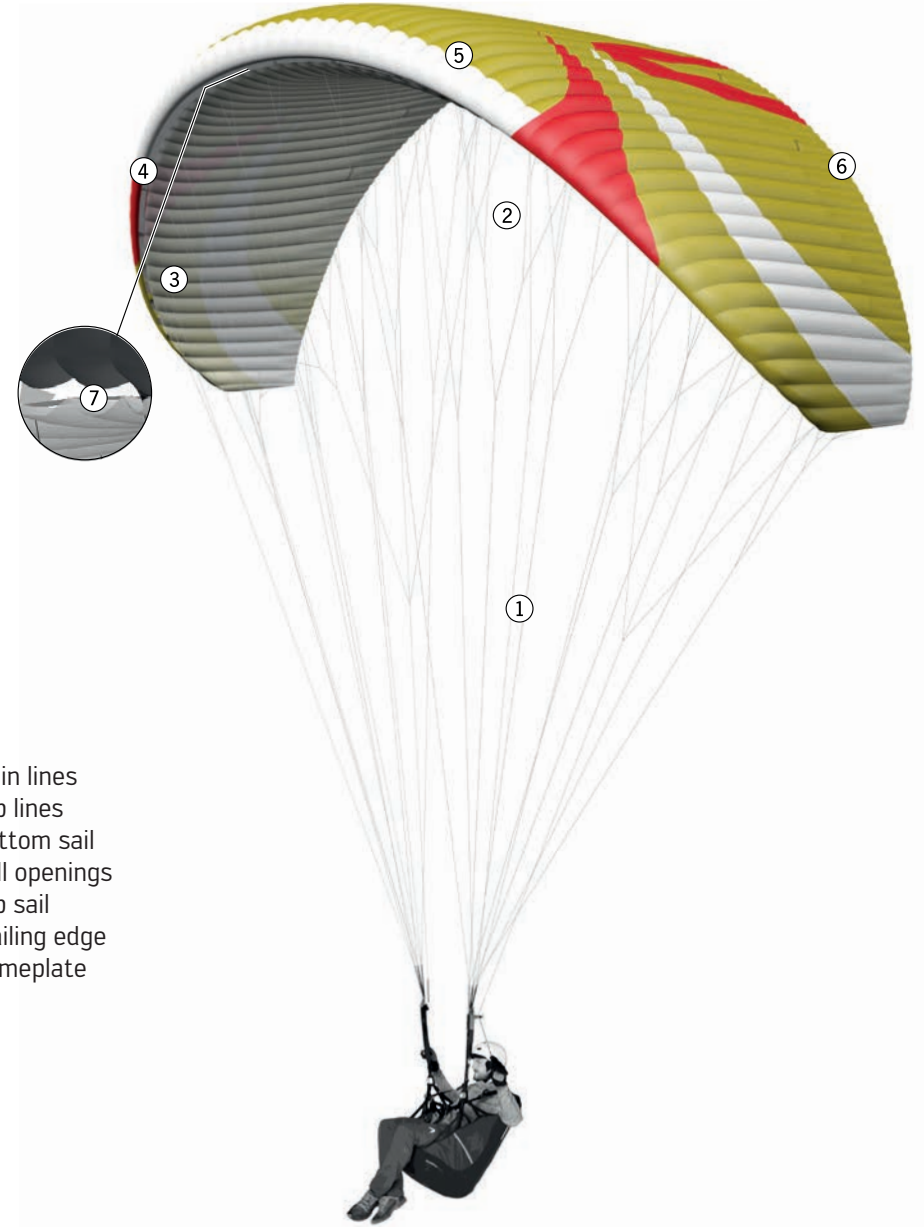

LINE SCHEMATIC

This line schematic is only for illustration purposes.

LINE LENGTH

Total line length ARAK size: XXS, XS, S, M, and L: www.skywalk.info

Single line length ARAK size: XXS, XS, S, M, and L: www.skywalk.info

RISERS

ARAK - XXS + XS

ARAK - S + M + L

OVERVIEW GLIDER

- 1 Main lines
- 2 Top lines
- 3 Bottom sail
- 4 Cell openings
- 5 Top sail
- 6 Trailing edge
- 7 Nameplate