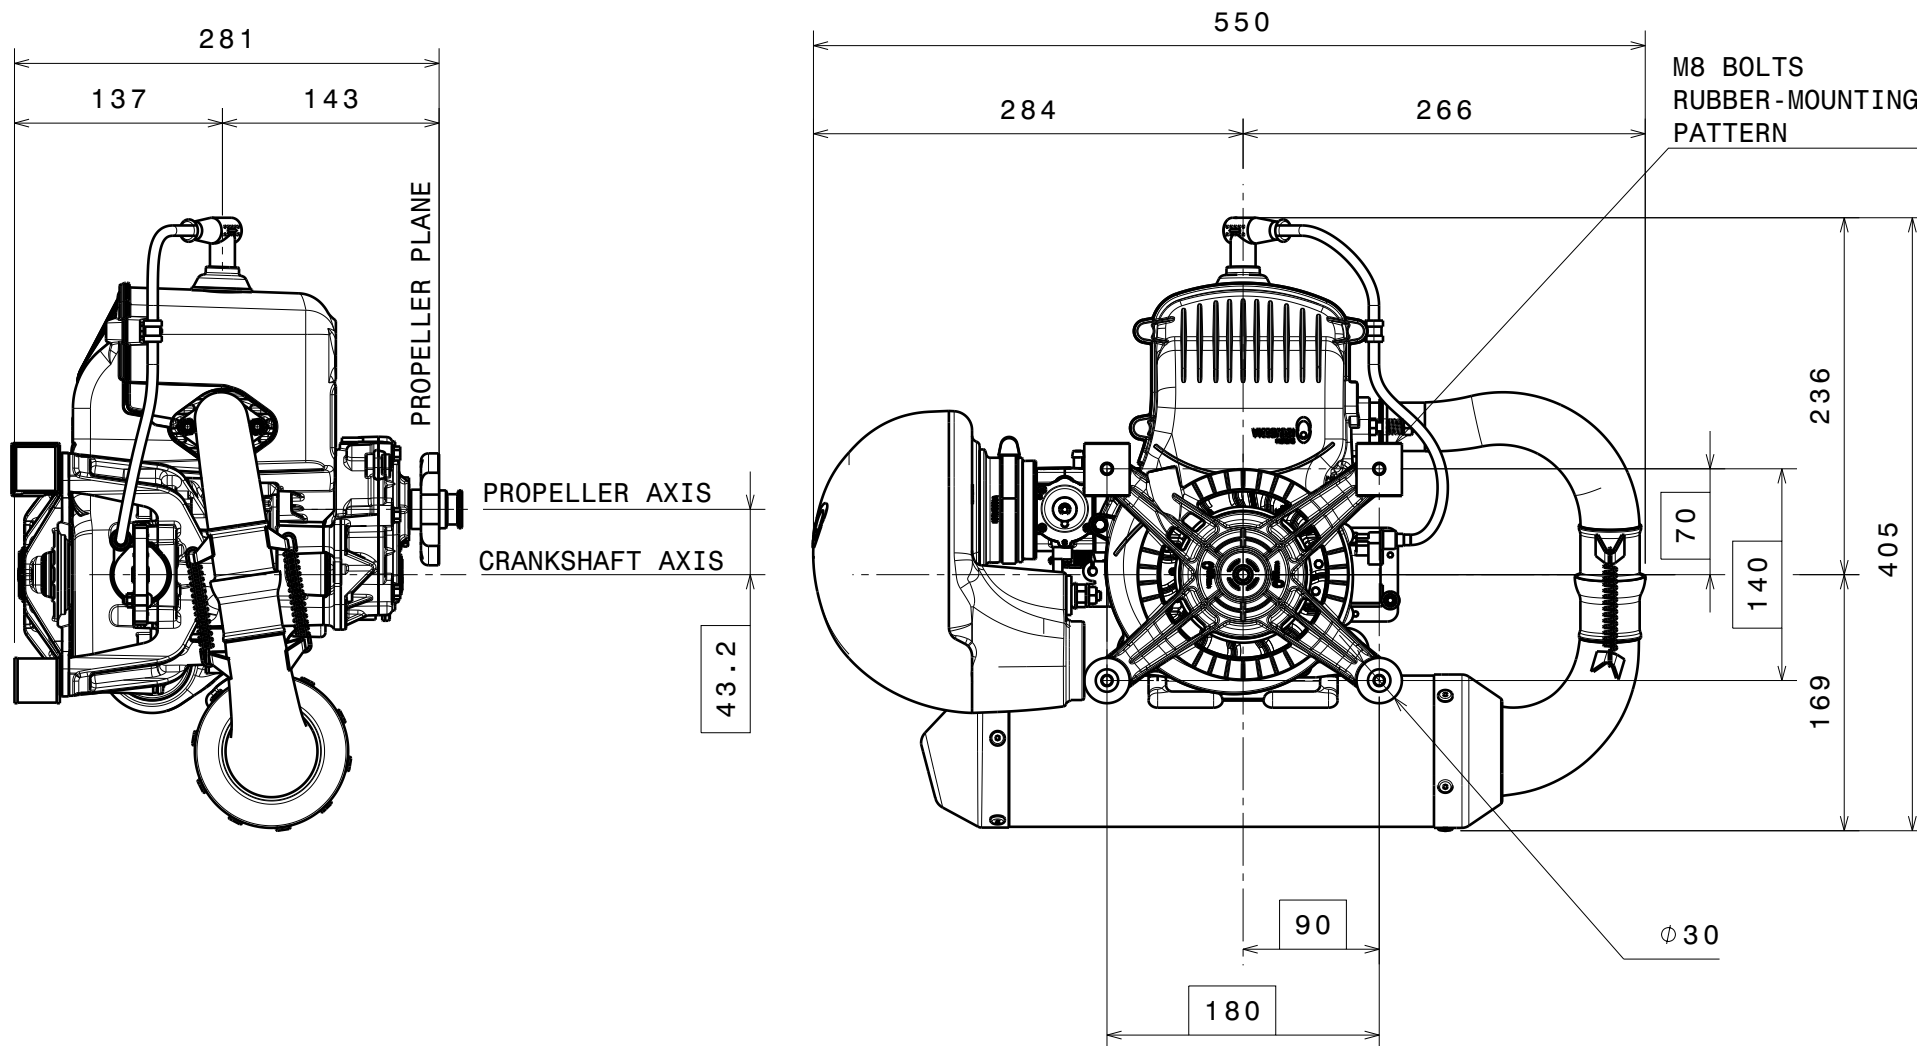

ENGINE ATOM 80 MY20

PROPELLER MOUNTING

PROPELLER ROTATION

ENGINE ATOM 80