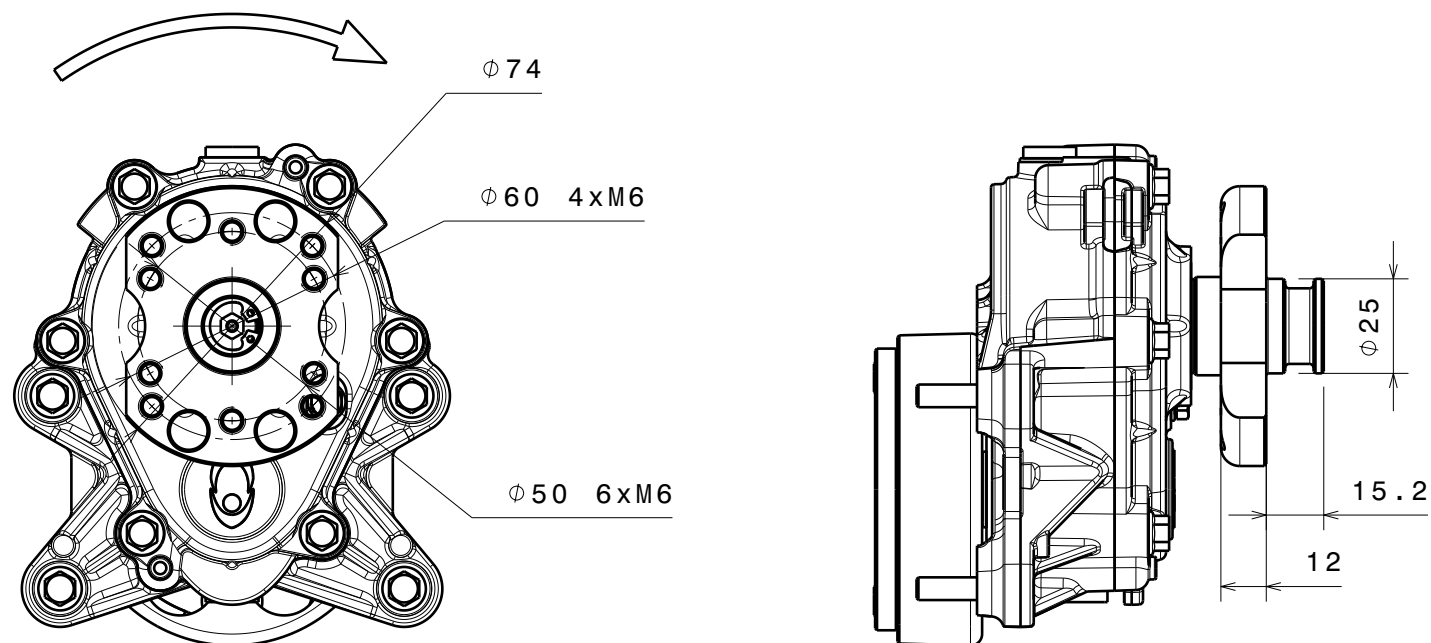

ENGINE ATOM 80 MY20

PROPELLER MOUNTING

PROPELLER ROTATION

ENGINE ATOM 80